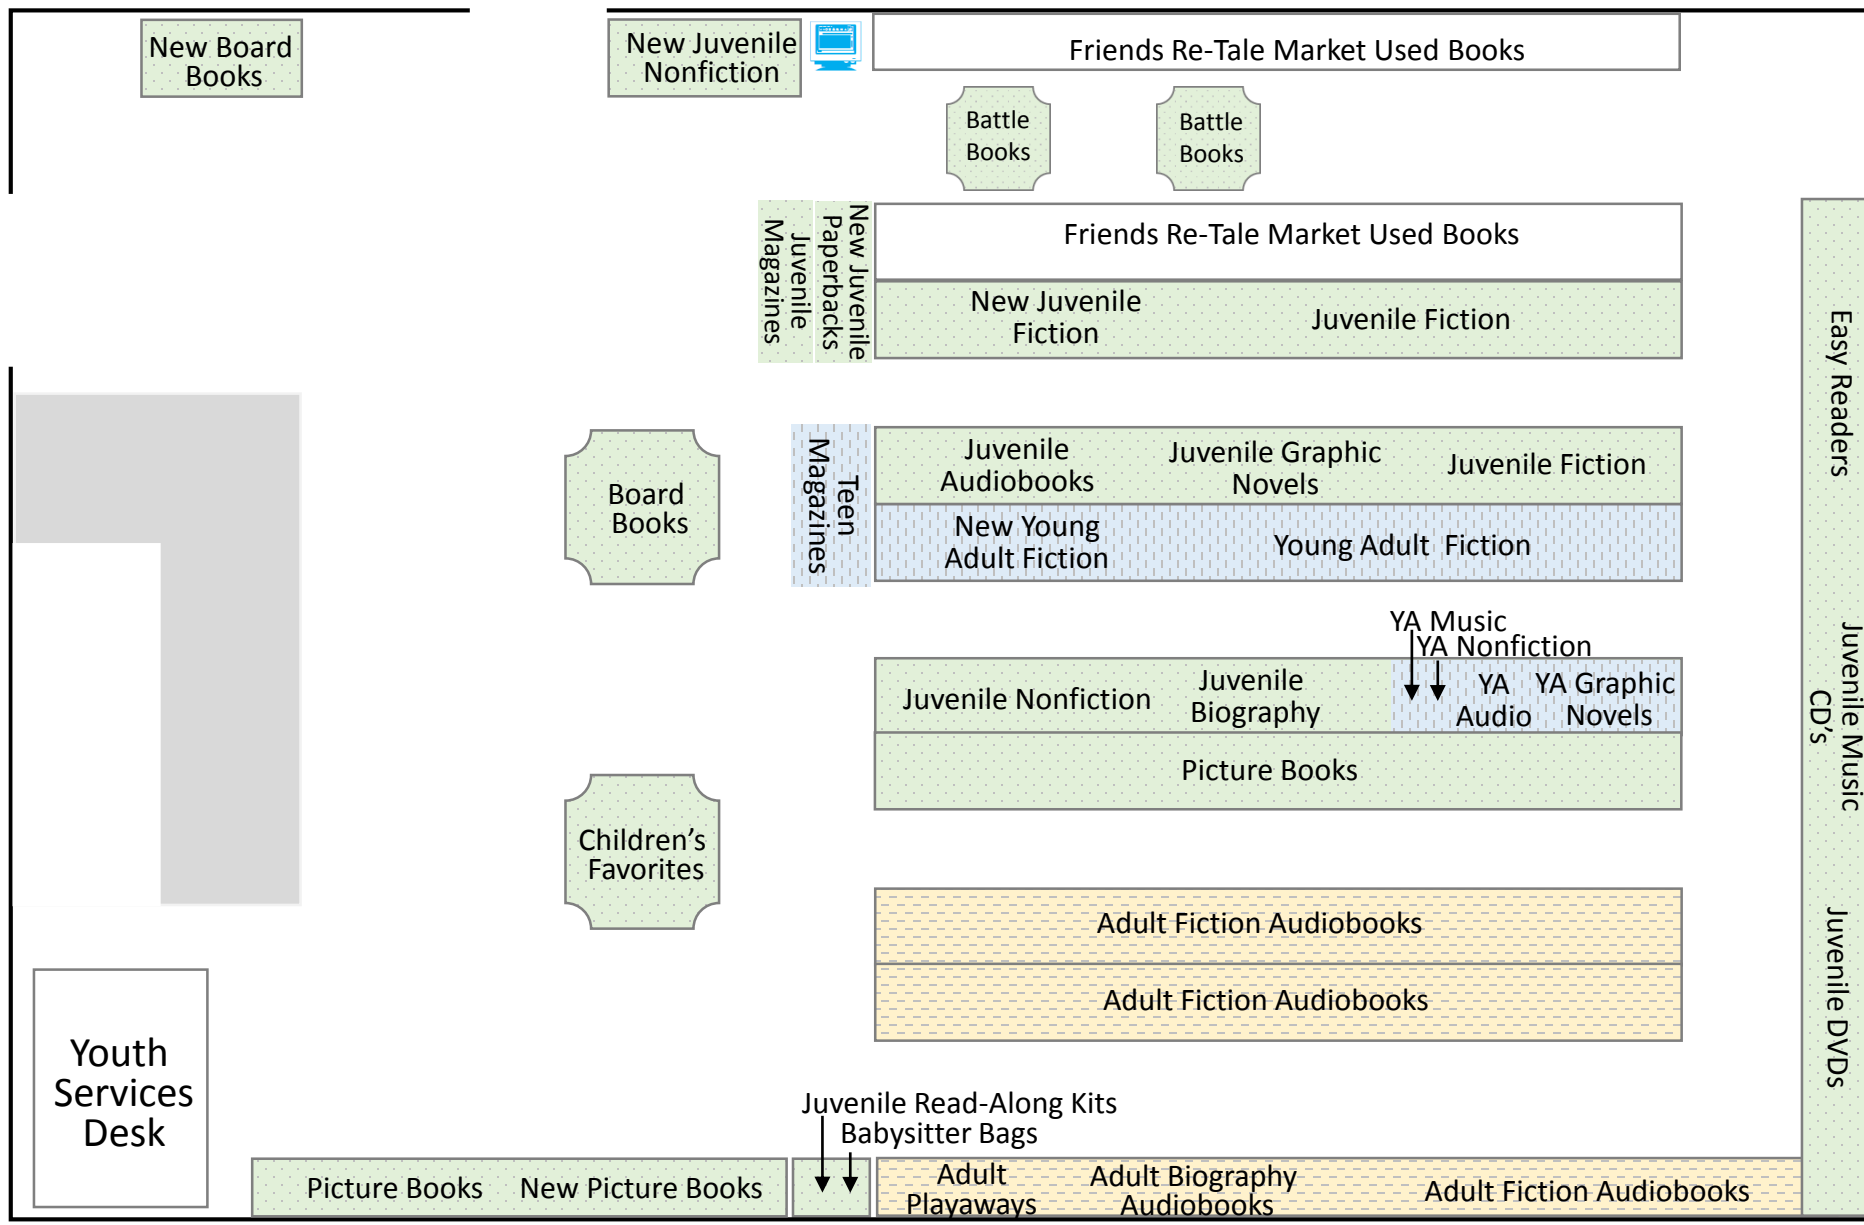

Temporary Library Map

Grace A. Dow Memorial Library
Main Level

Areas in red are changes due to the flooding

Adult ↑ ↑ Adult Biography Playaways Audiobooks

Temporary Library Map – Youth and Teen Room

New Board Books

Teen Magazines

Juvenile Audiobooks

Juvenile Graphic Novels

Juvenile Fiction

New Young Adult Fiction

Young Adult Fiction

YA Music

YA Nonfiction

Juvenile Nonfiction

Juvenile Biography

YA Audio

YA Graphic Novels

Picture Books

Adult Fiction Audiobooks

Adult Fiction Audiobooks

Youth Services Desk

Picture Books New Picture Books

Juvenile Read-Along Kits
Babysitter Bags

Adult Playaways

Adult Biography Audiobooks

Adult Fiction Audiobooks

Easy Readers

Juvenile Music CD's

Juvenile DVDs