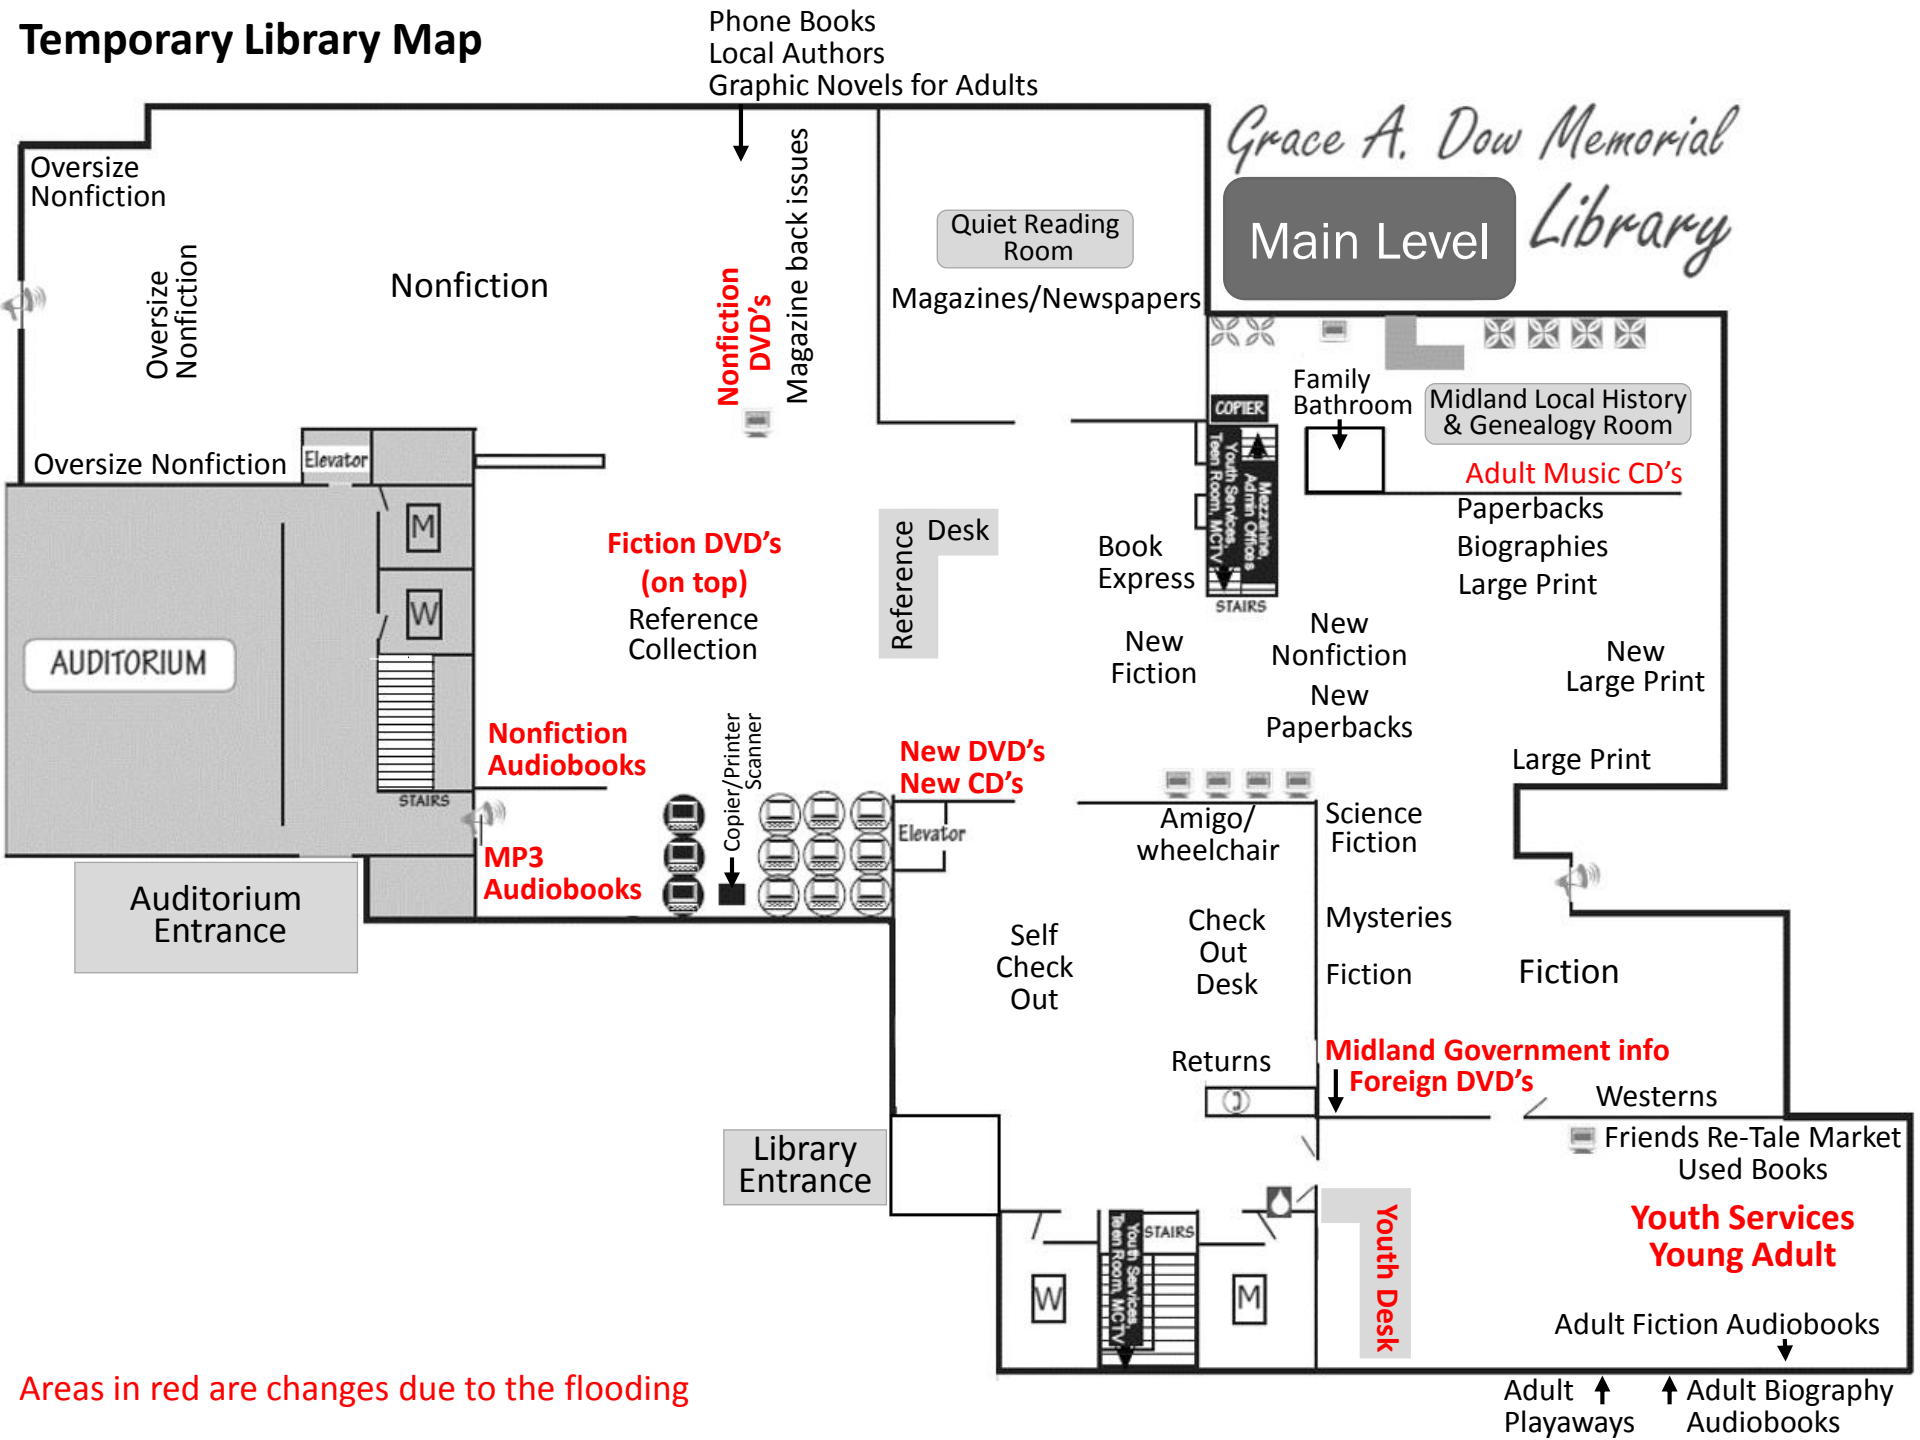

Temporary Library Map

Grace A. Dow Memorial Library
Main Level

Phone Books
 Local Authors
 Graphic Novels for Adults

Oversize Nonfiction
 Oversize Nonfiction

Oversize Nonfiction

AUDITORIUM

Auditorium Entrance

Book Express

New Fiction

New Nonfiction
 New Paperbacks

Family Bathroom
 Midland Local History & Genealogy Room

Adult Music CD's
 Paperbacks
 Biographies
 Large Print

New Large Print

Large Print

Copier/Printer Scanner