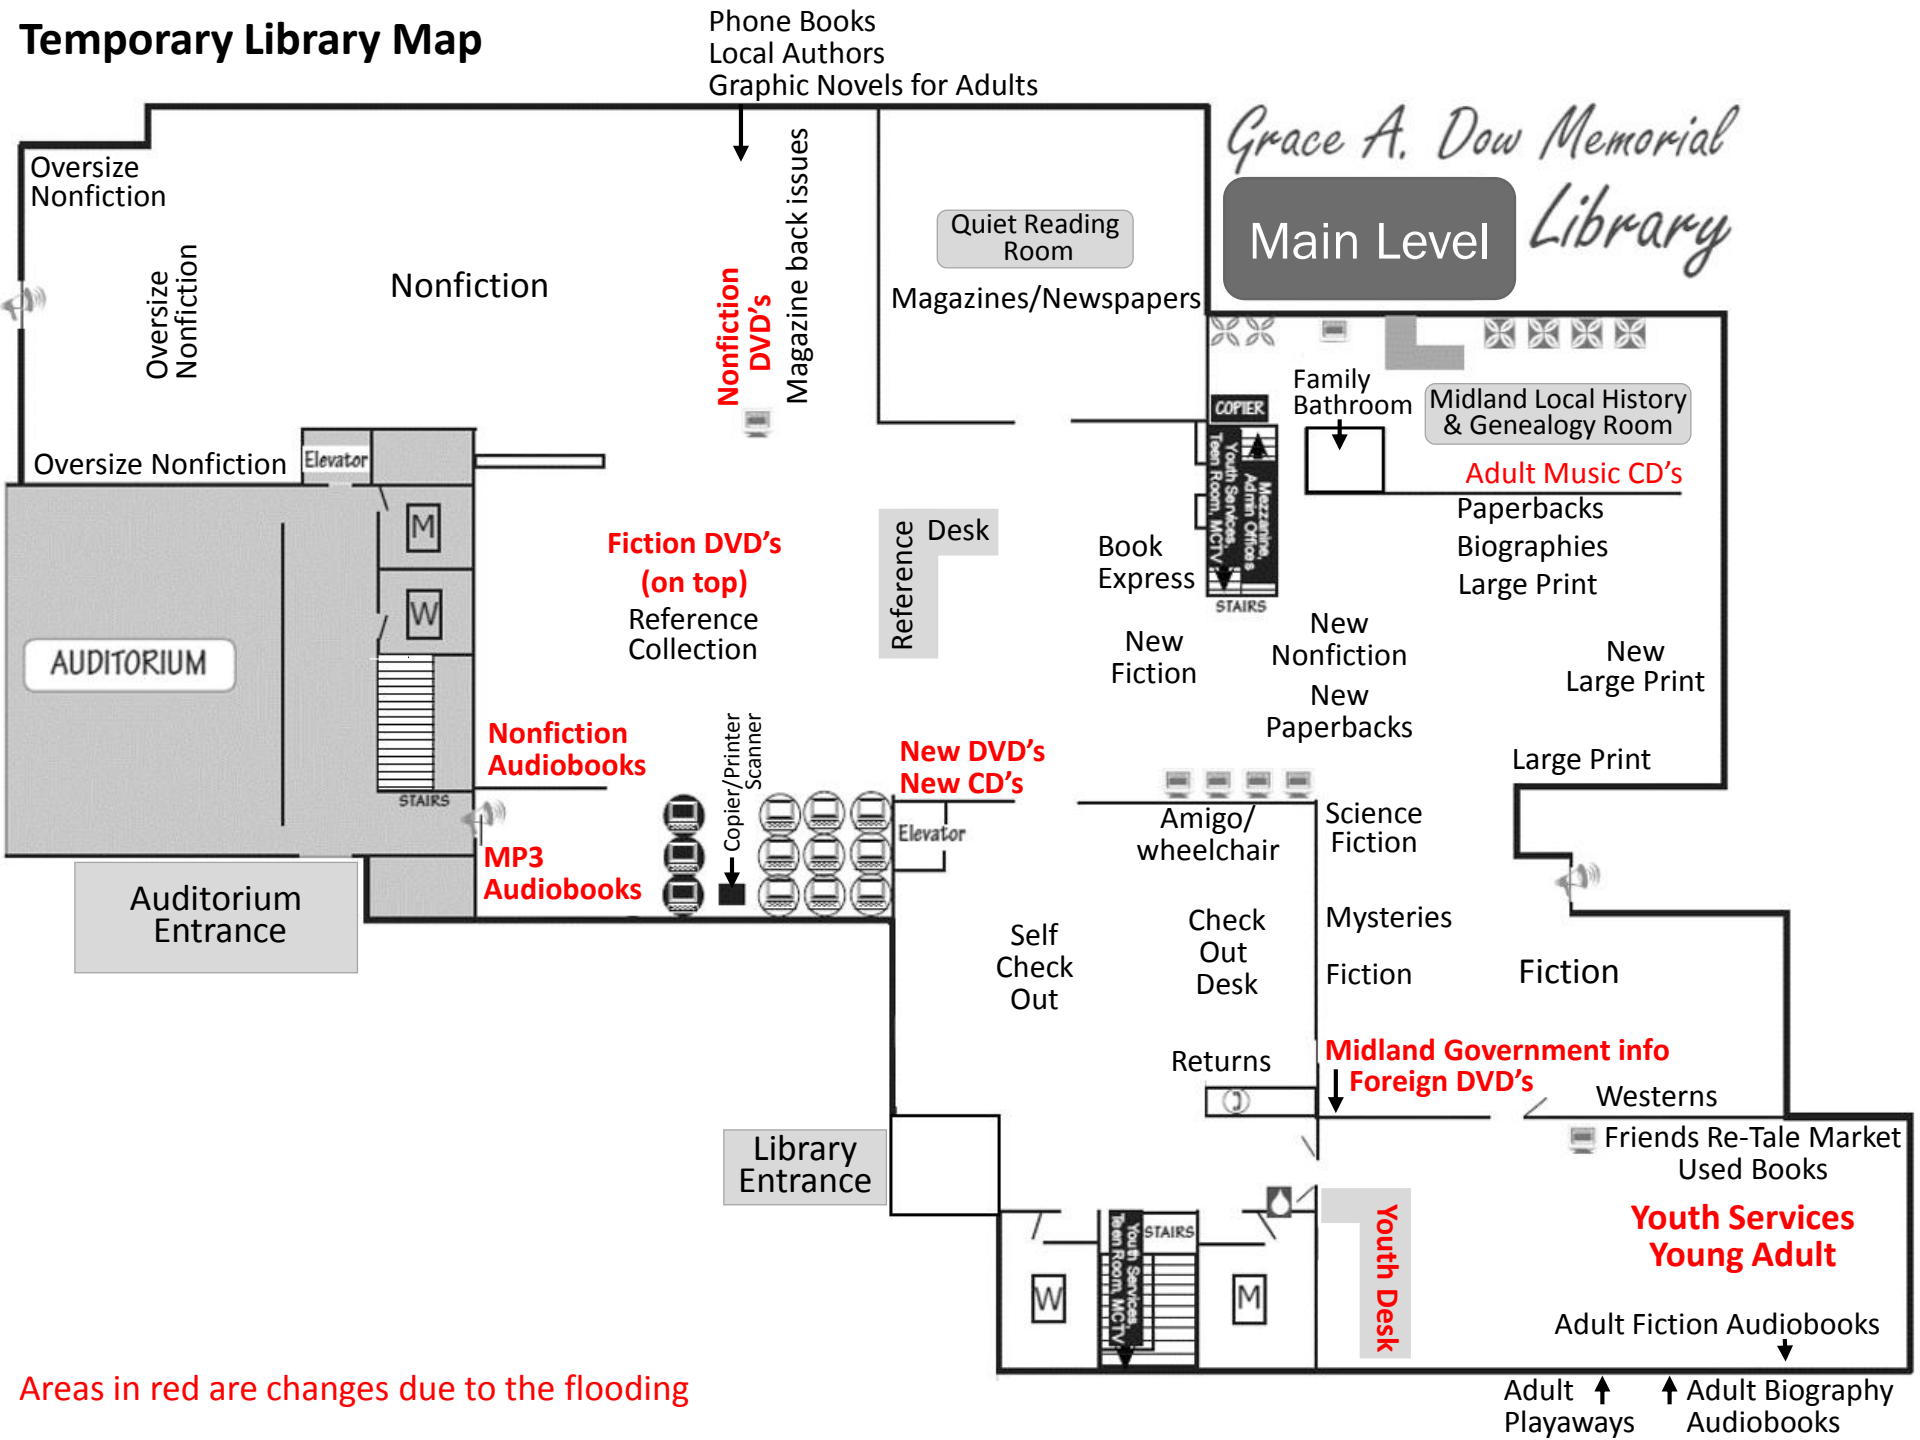

Temporary Library Map

Grace A. Dow Memorial Library
Main Level

Areas in red are changes due to the flooding

Adult ↑ ↑ Adult Biography Playaways Audiobooks

Temporary Library Map – Youth and Teen Room

New Board Books