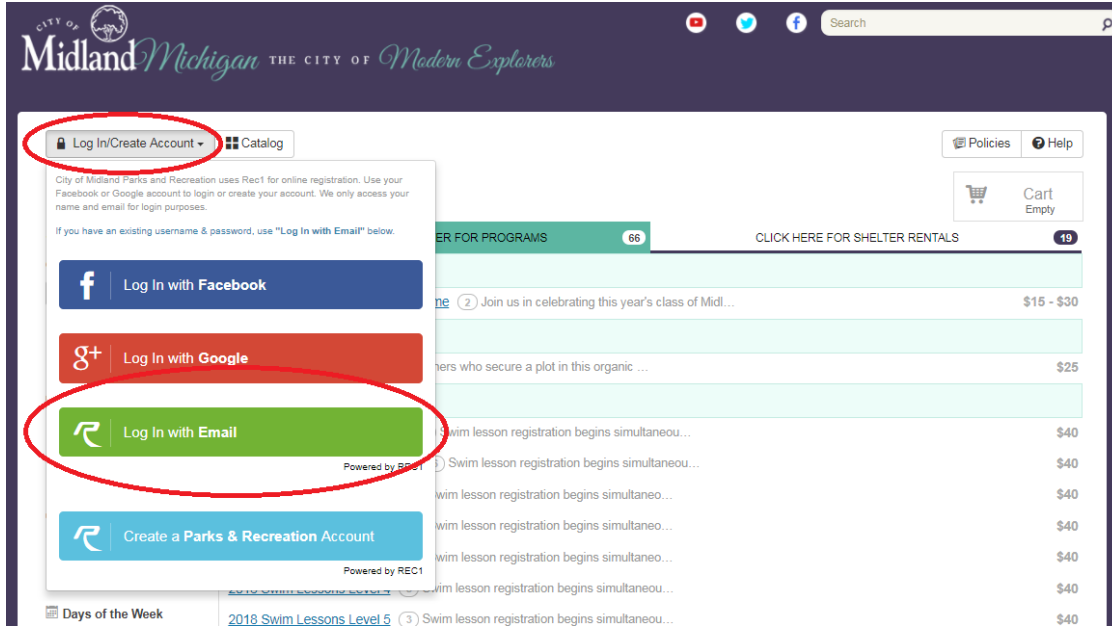

Steps to Log On to Your Parks and Recreation Account

1. Visit <https://secure.rec1.com/MI/city-of-midland-parks-recreation/catalog> and don't forget to bookmark it!
2. Click on the Log In/Create Account Tab on the top left hand side of the page and click on the green "login with email" button.