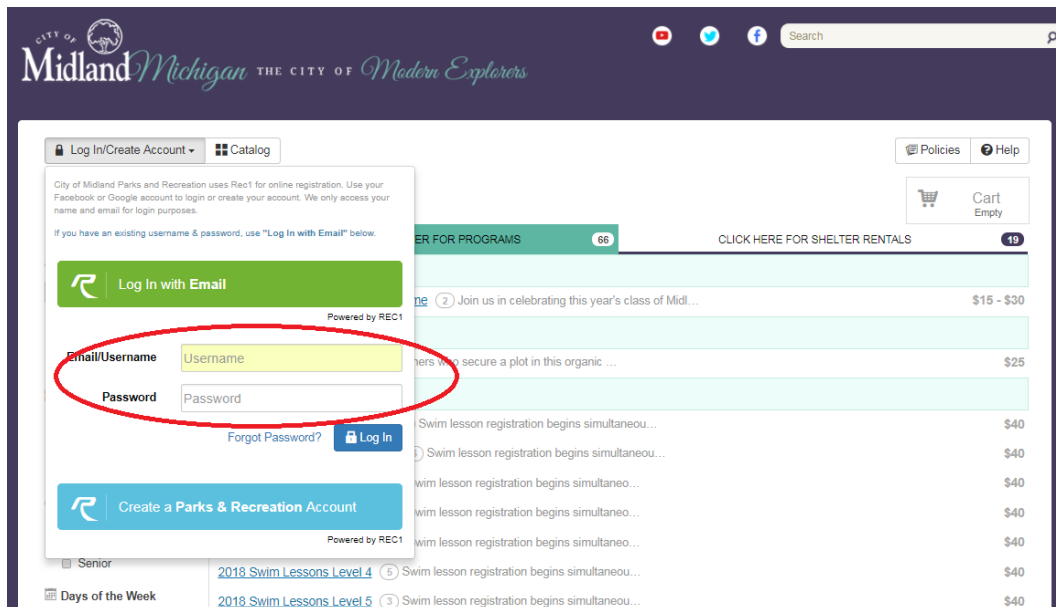

4. We will email you a link to reset your password and then you can register for your activity.